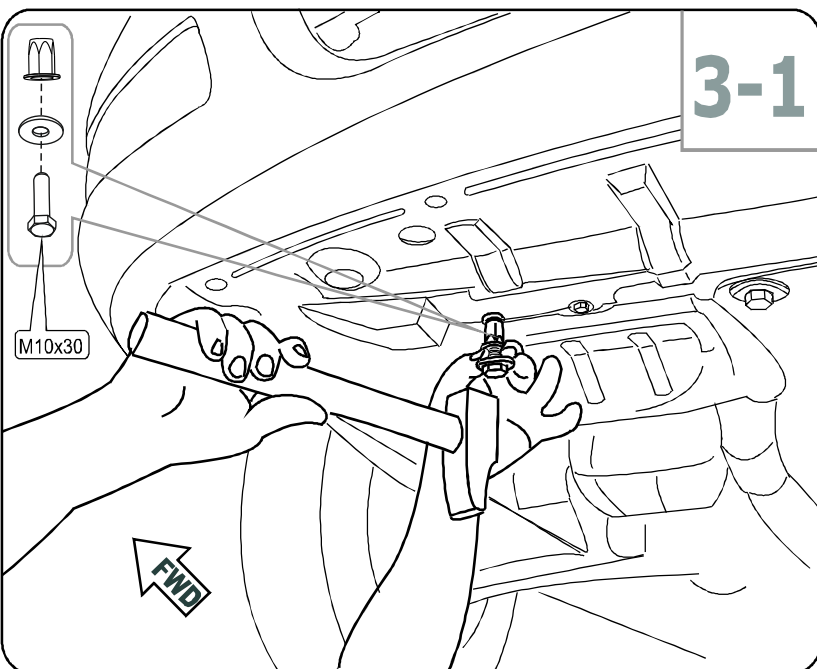

Nissan Almera

Classic 2005-
Type 15.866

Special tools
HES 510 SW ("WÜRTH")