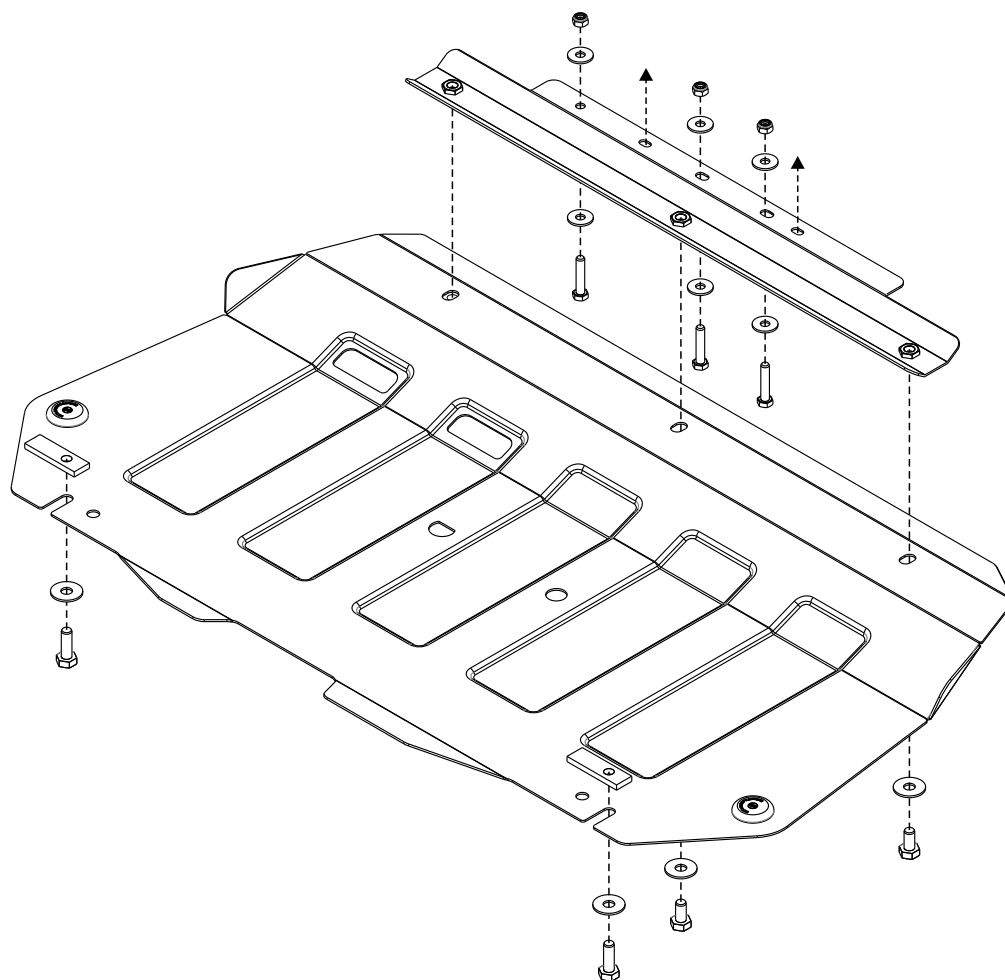

GB Location/Position Arrow

GB Movement Arrow

GB Screw Arrow

A

1x

B

1x

C

M10X20

3x

G

Ø8

6x

H

M10X30

2x

I

Ø10

5x