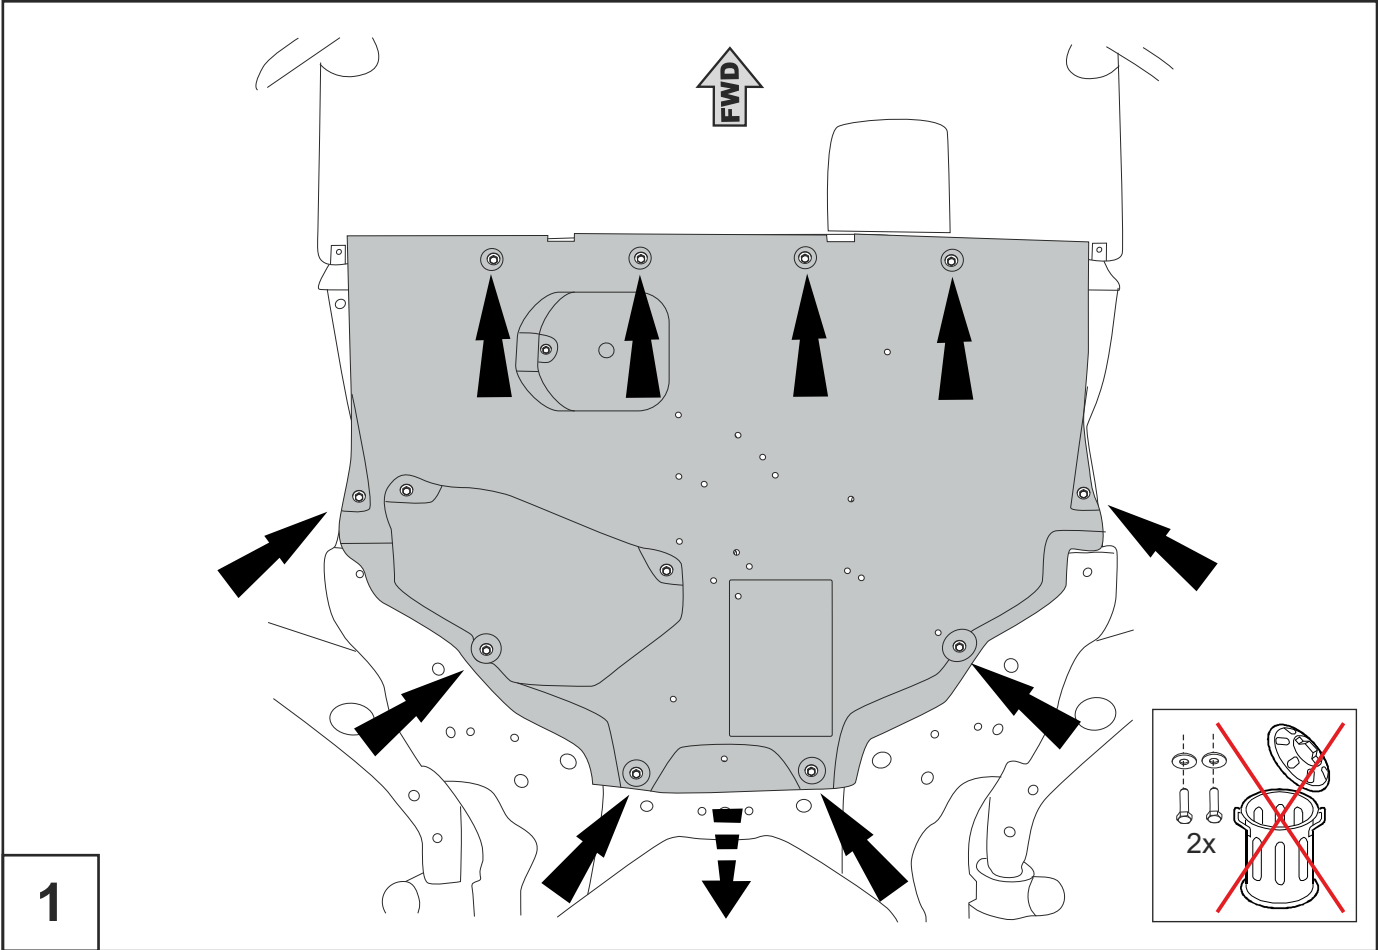

GB Location/Position Arrow

GB Movement Arrow

GB Screw Arrow

A

1x

B

1x

C

M10X20

3x

G

Ø8

6x

H

M10X30

2x

I

Ø10

5x

7

8