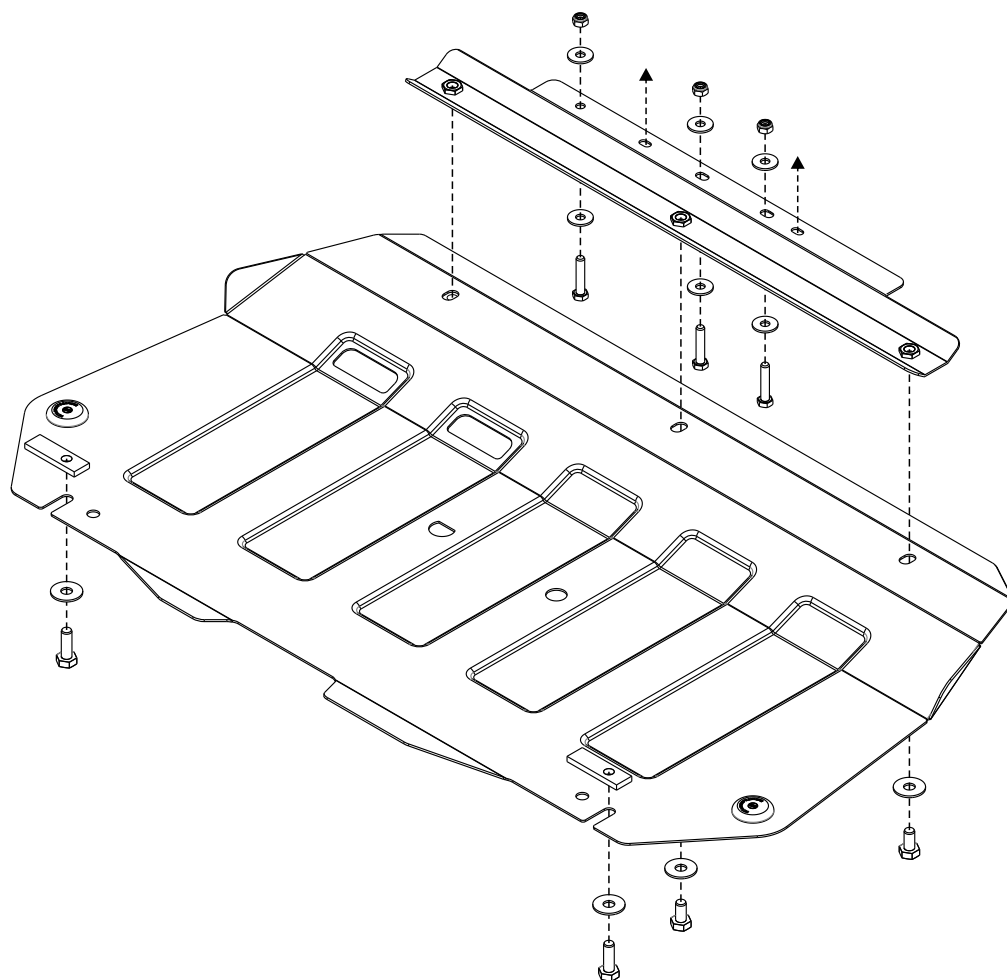

GB Location/Position Arrow

GB Movement Arrow

GB Screw Arrow

A

1x

B

1x

C

M10X20

3x

G

Ø8

6x

H

M10X30

2x

I

Ø10

5x

7

8