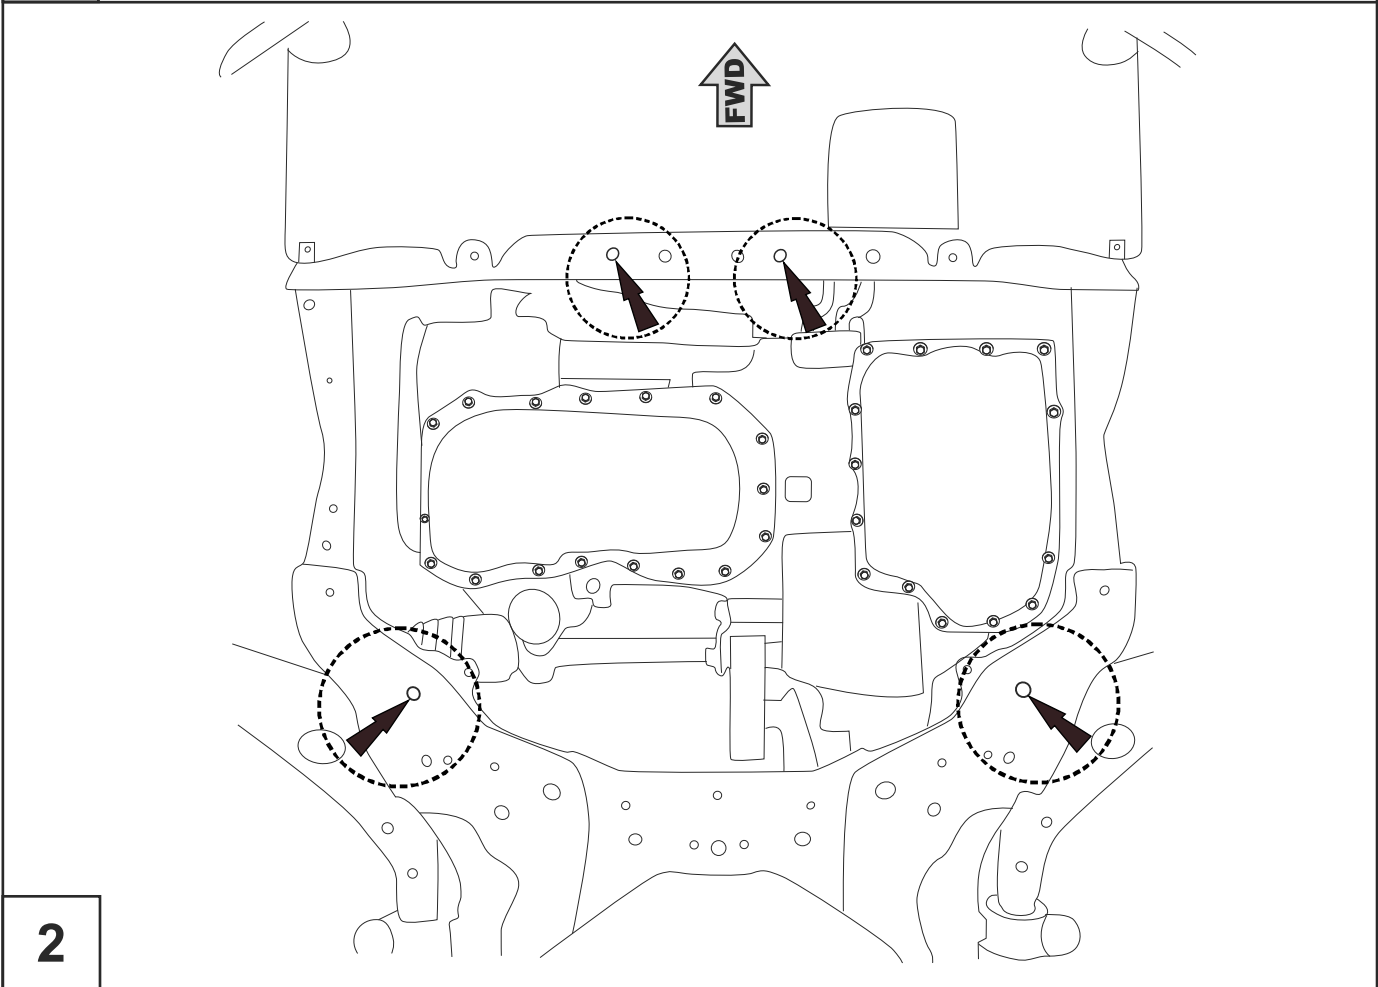

GB Location/Position Arrow

GB Movement Arrow

GB Screw Arrow

A

1x

B

1x

C

M10X20

3x

G

Ø8

6x

H

M10X30

2x

I

Ø10

5x

7

8