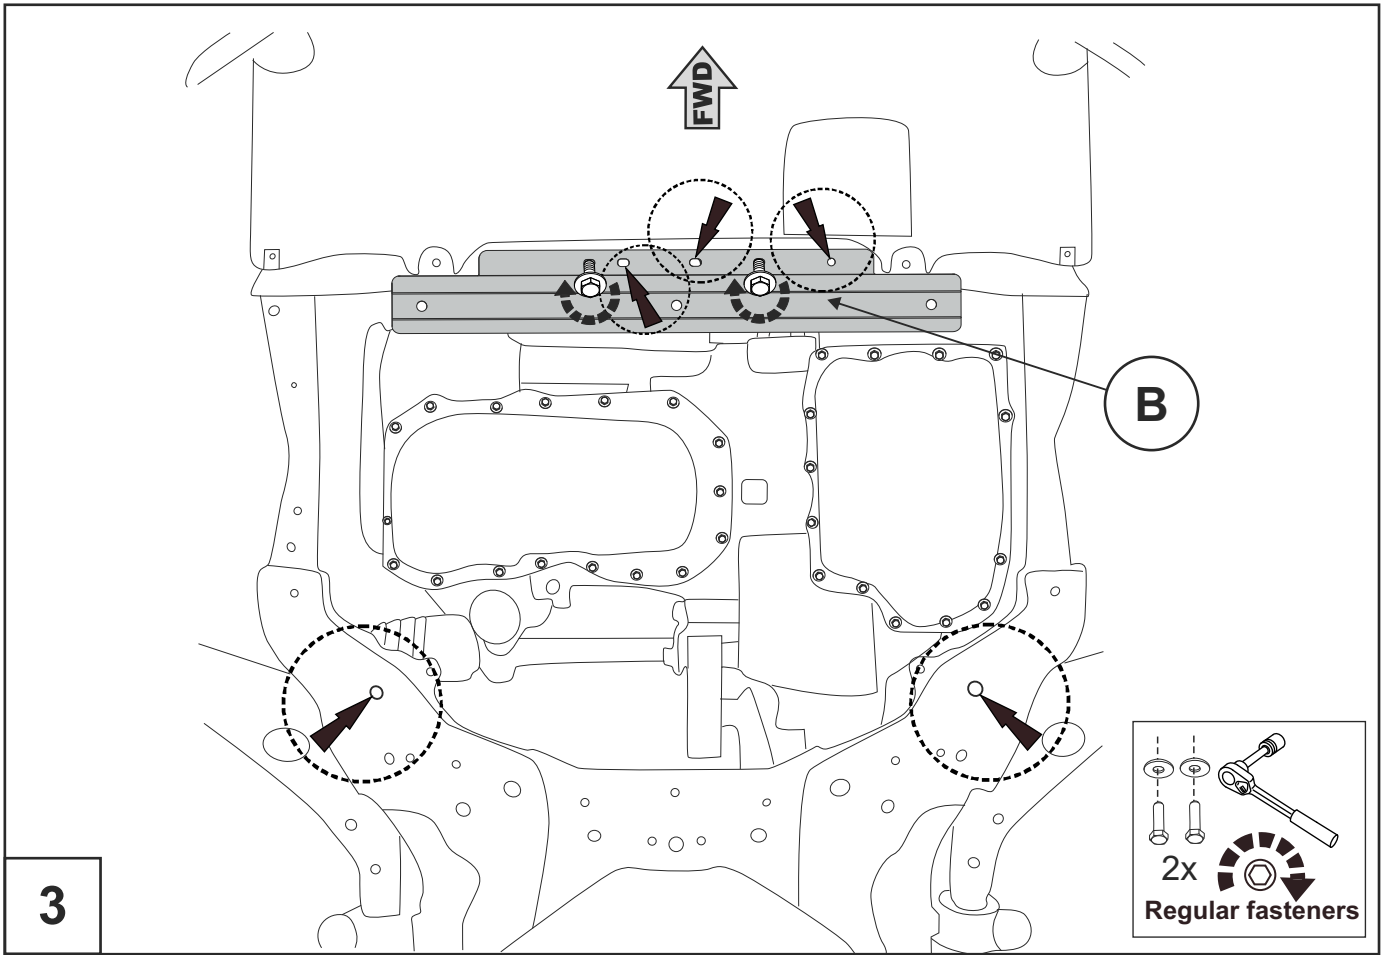

GB Location/Position Arrow

GB Movement Arrow

GB Screw Arrow

A

1x

B

1x

C

M10X20

3x

G

Ø8

6x

H

M10X30

2x

I

Ø10

5x

7

8