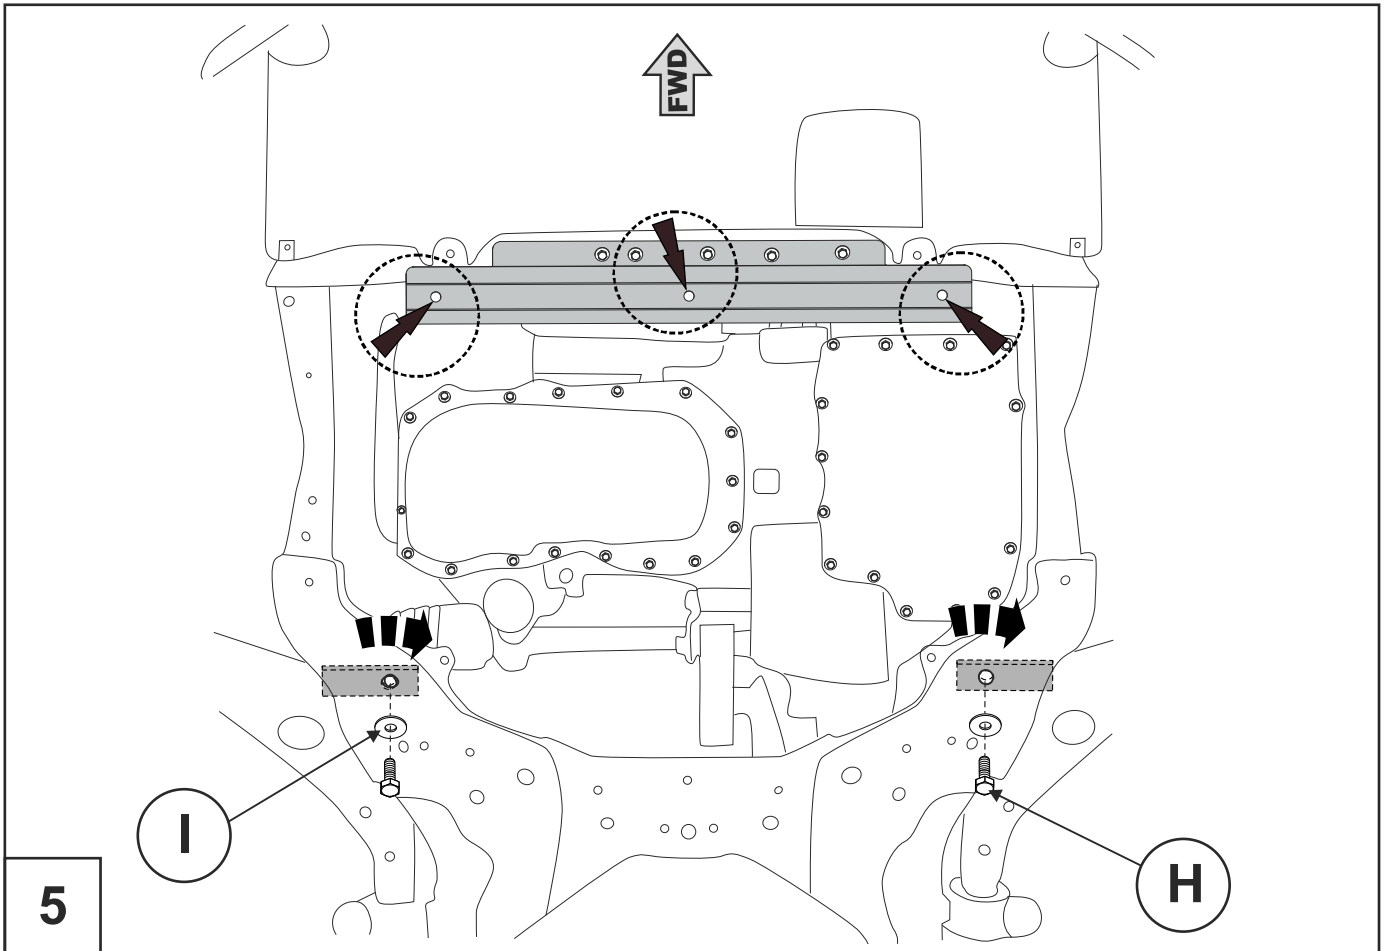

GB Location/Position Arrow

GB Movement Arrow

GB Screw Arrow

A

1x

B

1x

C

M10X20

3x

G

Ø8

6x

H

M10X30

2x

I

Ø10

5x

7

8