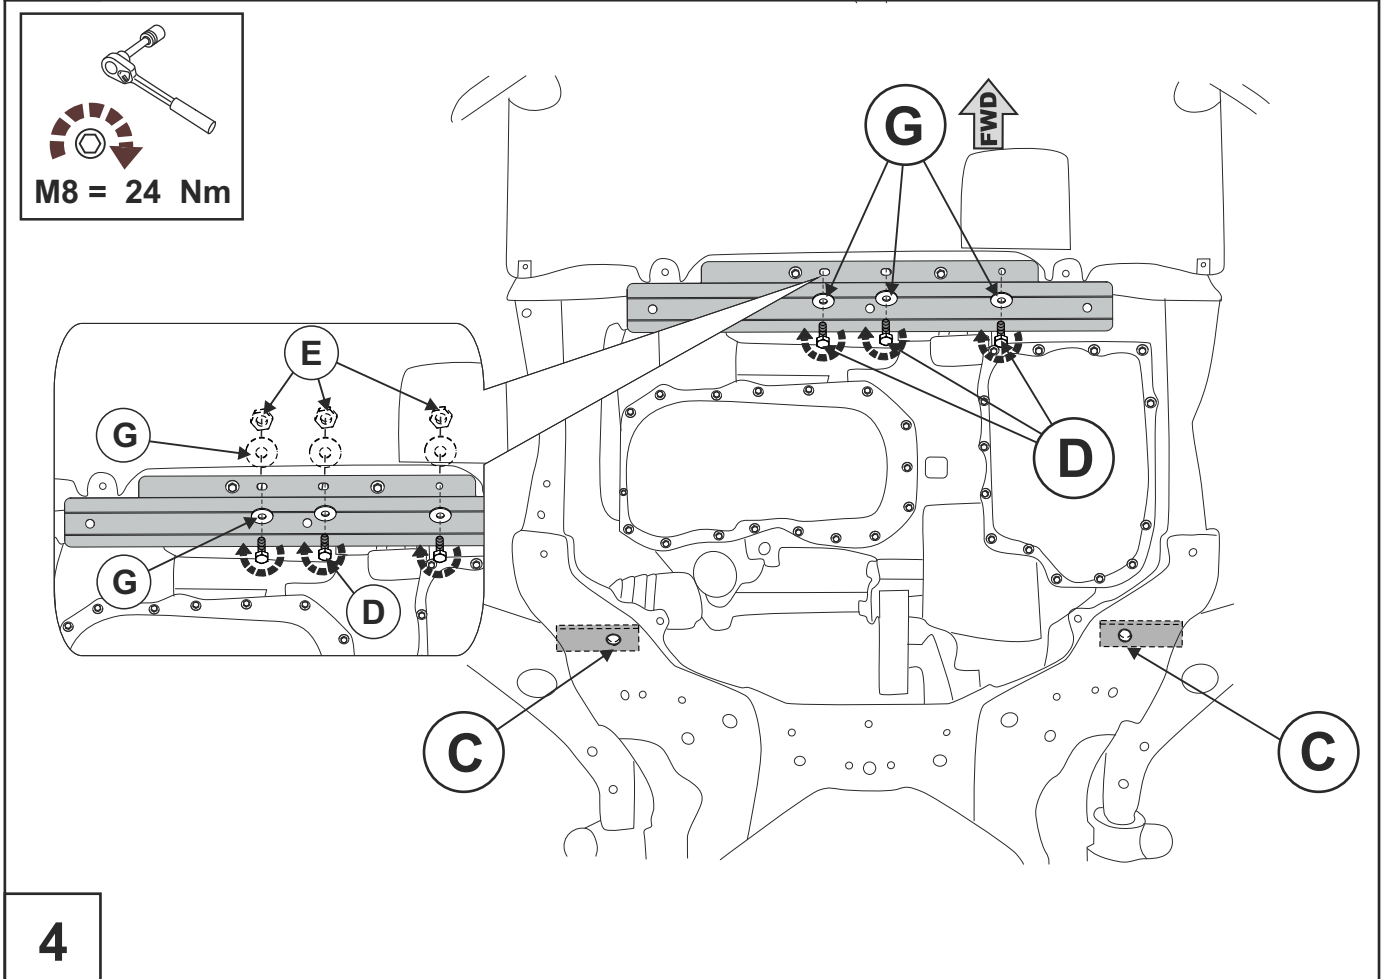

GB Location/Position Arrow

GB Movement Arrow

GB Screw Arrow

A

1x

B

1x

C

M10X20

3x

G

Ø8

6x

H

M10X30

2x

I

Ø10

5x

7

8