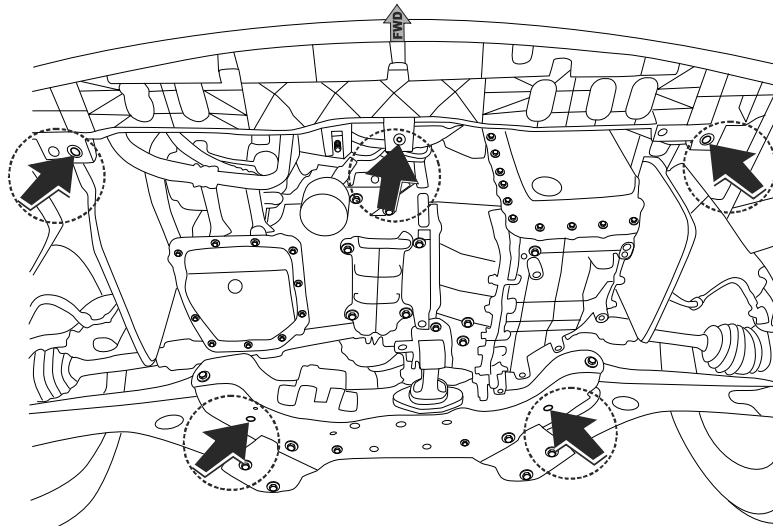

	Part number:
	11.2352

Model name: Soul	GB Fitting instruction: Engine undercover
Model year: 2014 -	

Part number:

11.2352

GB

Read this mounting manual carefully, before you start the installation. Warranty is granted only when installation is done correctly by your KIA dealer.

1

Regular fastener

2

3

Regular fastener

4

5

6

1
47 Nm

2
24 Nm

Part number:

11.2352

7