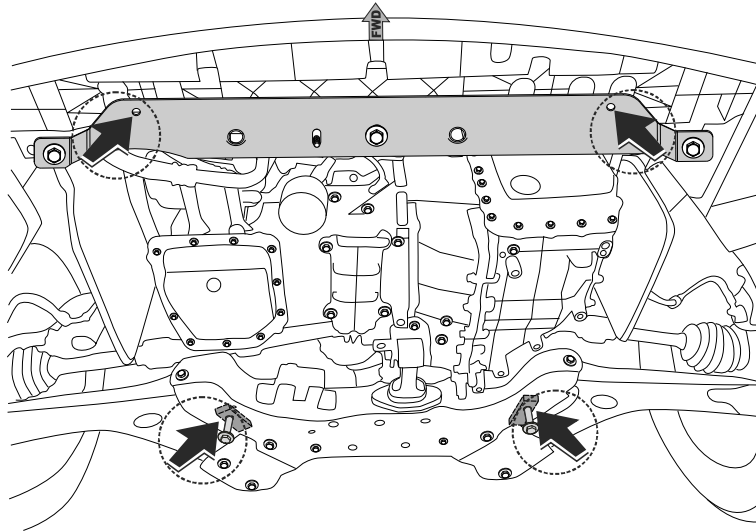

	Part number:
	11.2352

Model name: Soul	GB Fitting instruction: Engine undercover
Model year: 2014 -	

Part number:

11.2352

GB

Read this mounting manual carefully, before you start the installation. Warranty is granted only when installation is done correctly by your KIA dealer.

1

Regular fastener

2

3

Regular fastener

4

5

6

1
47 Nm

2
24 Nm

Part number:

11.2352

7