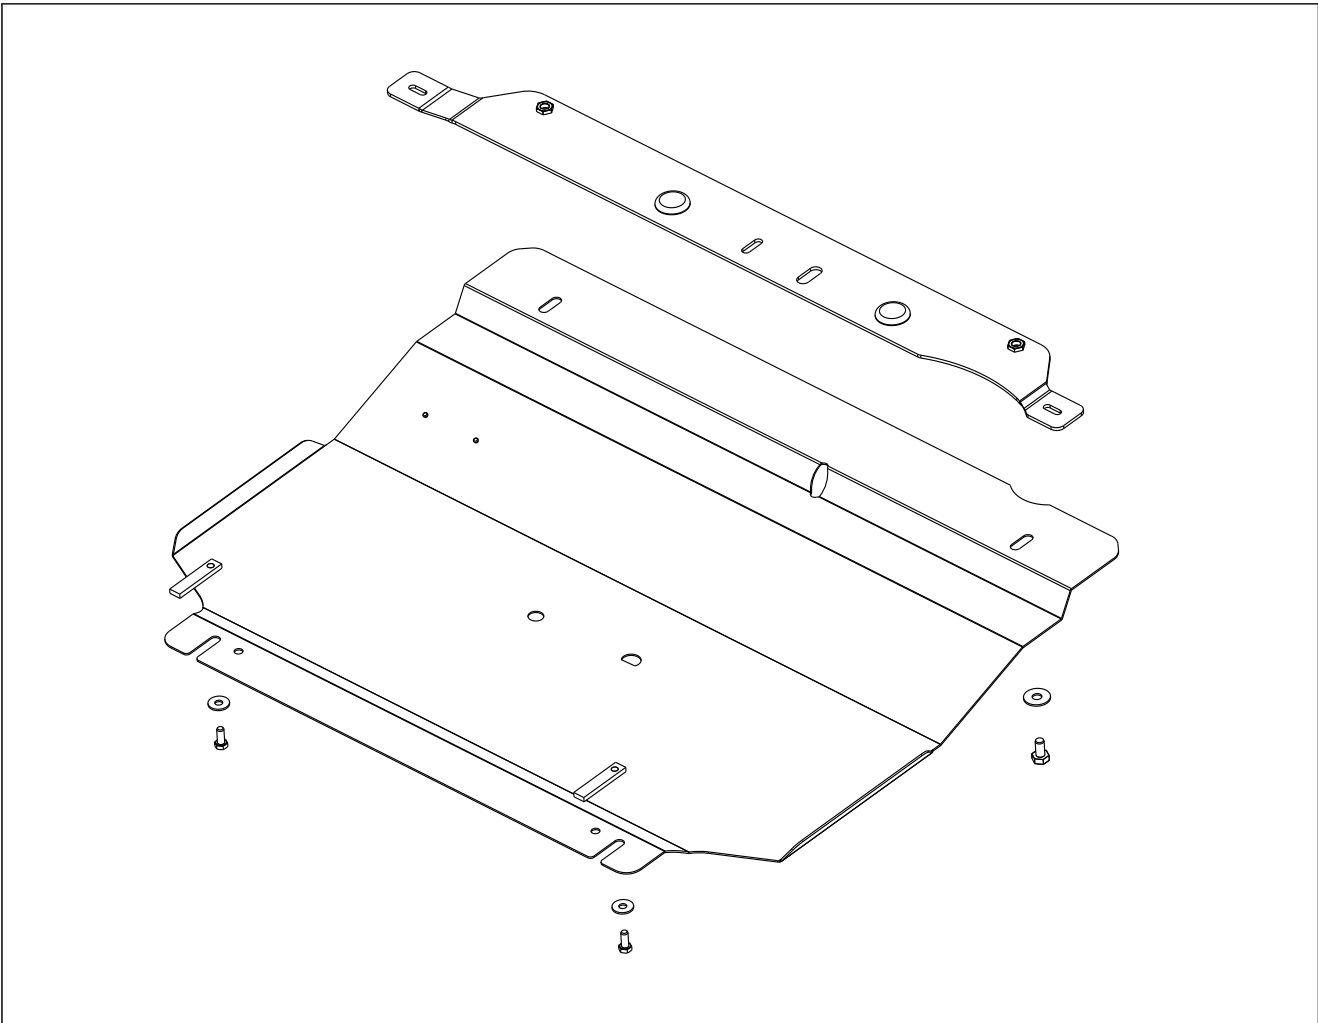

	Part number:
	11.2352

Model name: Soul	GB Fitting instruction: Engine undercover
Model year: 2014 -	

Part number:

11.2352

GB

Read this mounting manual carefully, before you start the installation. Warranty is granted only when installation is done correctly by your KIA dealer.

1
47 Nm

2
24 Nm

Part number:

11.2352

7