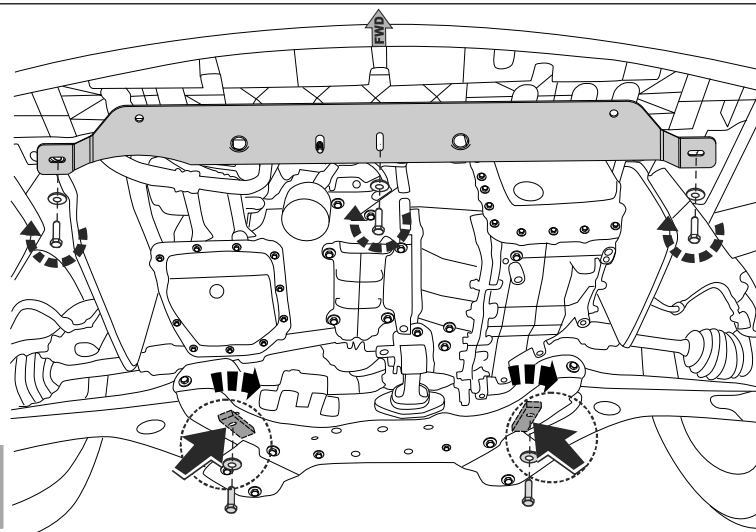

	Part number:
	11.2352

Model name: Soul	GB Fitting instruction: Engine undercover
Model year: 2014 -	

Part number:

11.2352

GB

Read this mounting manual carefully, before you start the installation. Warranty is granted only when installation is done correctly by your KIA dealer.

1

Regular fastener

2

3

Regular fastener

4

5

6

1
47 Nm

2
24 Nm

Part number:

11.2352

7