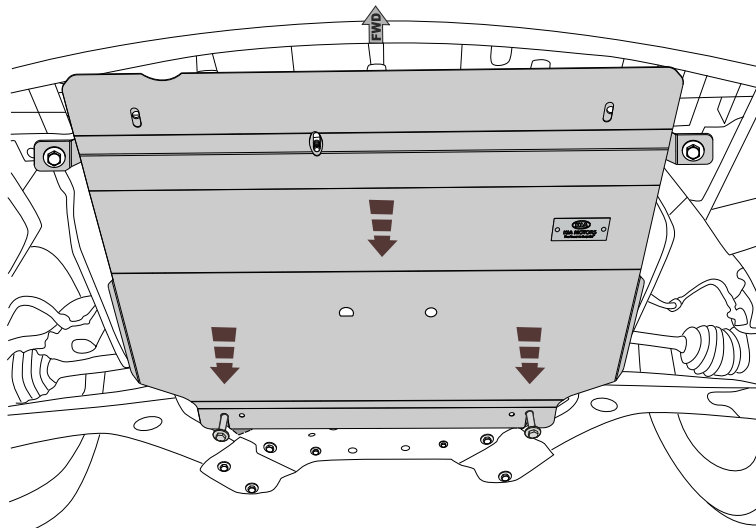

	Part number:
	11.2352

Model name: Soul	GB Fitting instruction: Engine undercover
Model year: 2014 -	

Part number:

11.2352

GB

Read this mounting manual carefully, before you start the installation. Warranty is granted only when installation is done correctly by your KIA dealer.

1

Regular fastener

2

3

Regular fastener

4

5

6