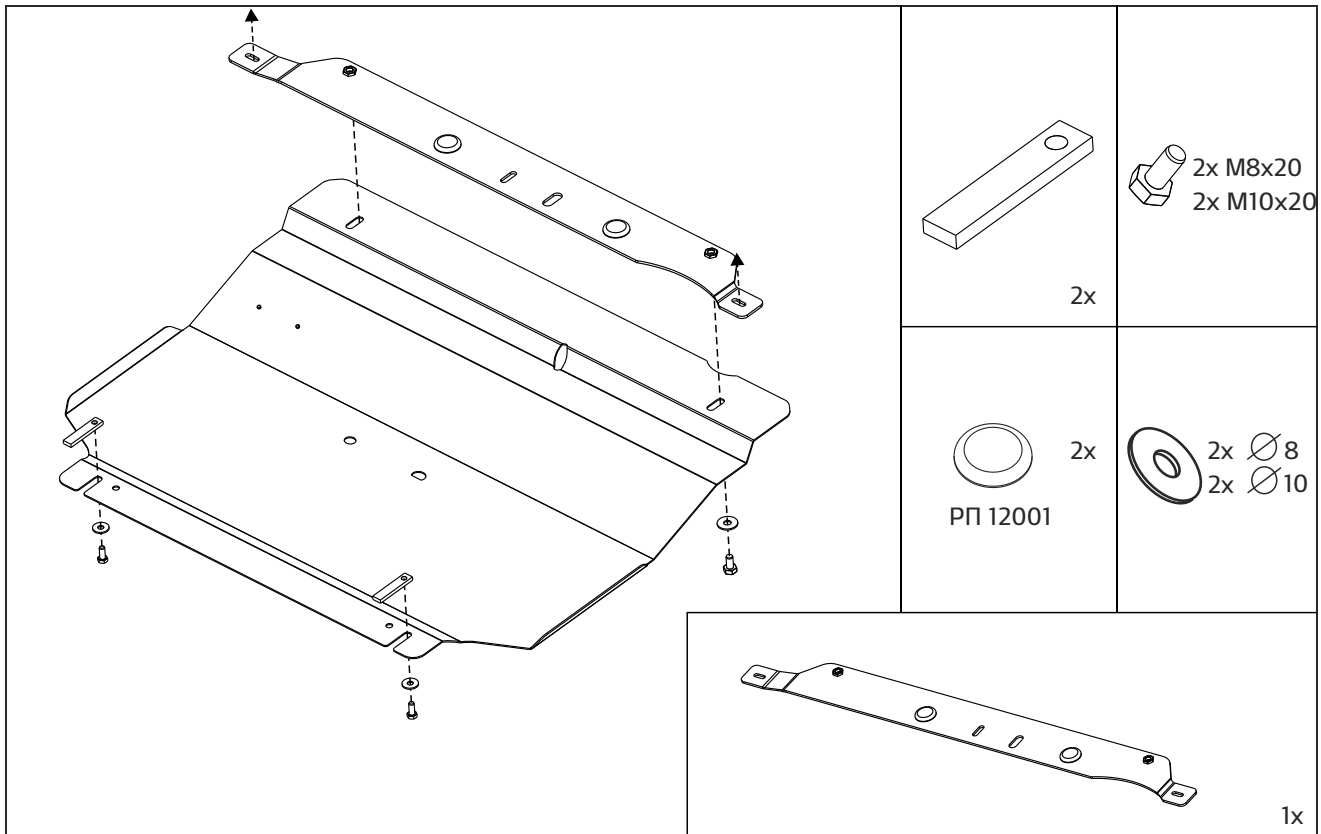

	Part number:
	11.2352

Model name: Soul	GB Fitting instruction: Engine undercover
Model year: 2014 -	

Part number:

11.2352

GB

Read this mounting manual carefully, before you start the installation. Warranty is granted only when installation is done correctly by your KIA dealer.

1

Regular fastener

2

3

Regular fastener

4

5

6

1
47 Nm

2
24 Nm

Part number:

11.2352

7