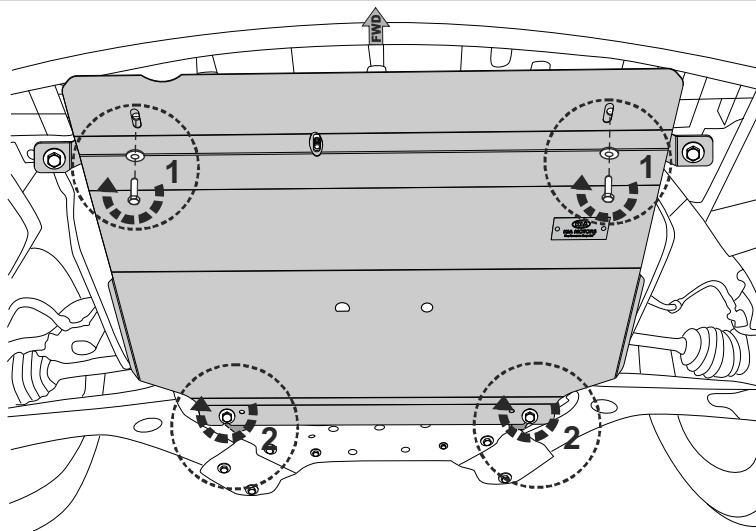

	Part number:
	11.2352

Model name: Soul	GB Fitting instruction: Engine undercover
Model year: 2014 -	

Part number:

11.2352

GB

Read this mounting manual carefully, before you start the installation. Warranty is granted only when installation is done correctly by your KIA dealer.

1

Regular fastener

2

3

Regular fastener

4

5

6