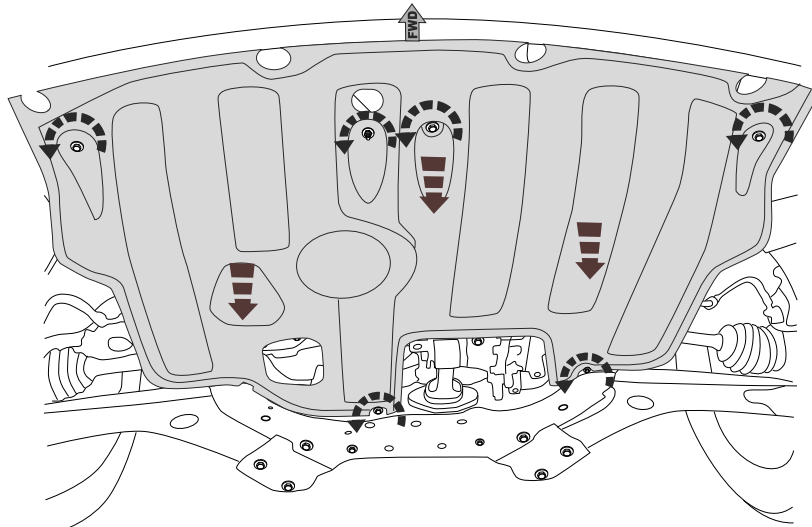

	Part number:
	11.2352

Model name: Soul	GB Fitting instruction: Engine undercover
Model year: 2014 -	

Part number:

11.2352

GB

Read this mounting manual carefully, before you start the installation. Warranty is granted only when installation is done correctly by your KIA dealer.

1

Regular fastener

2

3

Regular fastener

4

5

6

1
47 Nm

2
24 Nm

Part number:

11.2352

7