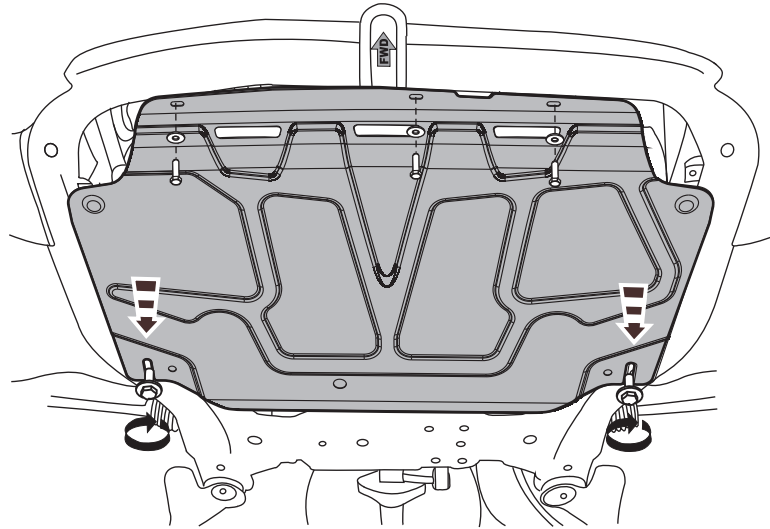

	Part number:
	11.1564

Model name	Cerato	GB Fitting instruction: engine undercover
Model year	2009-	

Part number:

11.1564

2x M10x60

2X SD16002

2x Ø10

2x PП12000

Read this mounting manual carefully, before you start the installation. Warranty is granted only when installation is done correctly by your KIA dealer.

Part number:

11.1564

4

9.8 Nm

45 Nm