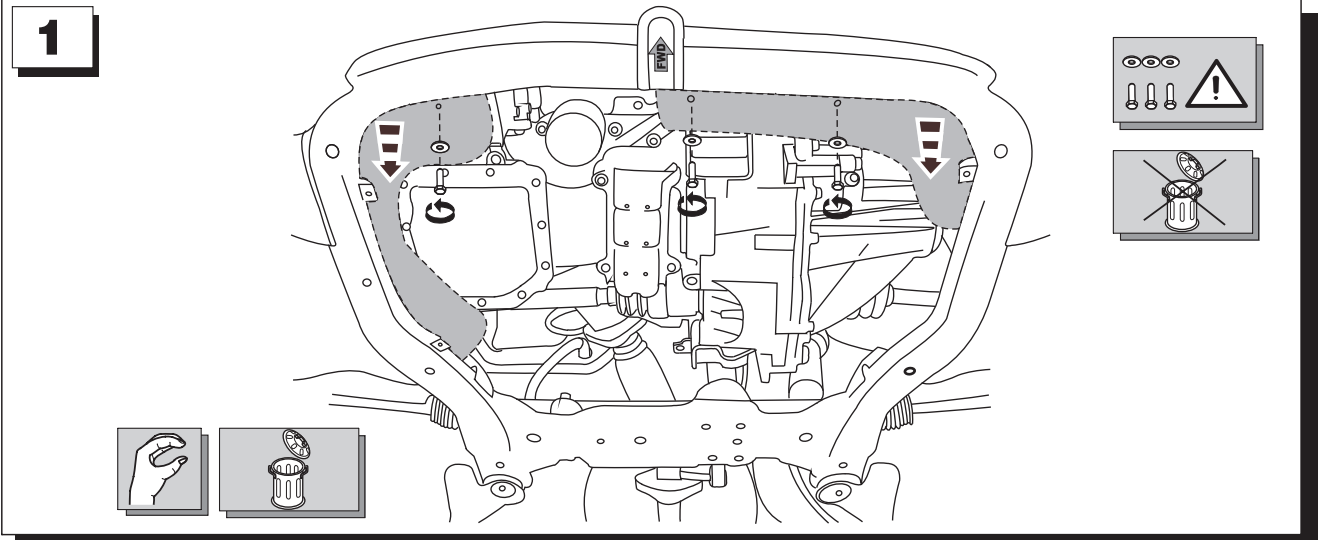

	Part number:
	11.1564

Model name	Cerato	GB Fitting instruction: engine undercover
Model year	2009-	

Part number:

11.1564

2x M10x60

2X SD16002

2x Ø10

2x PП12000

Read this mounting manual carefully, before you start the installation. Warranty is granted only when installation is done correctly by your KIA dealer.

Part number:

11.1564

4

9.8 Nm

45 Nm