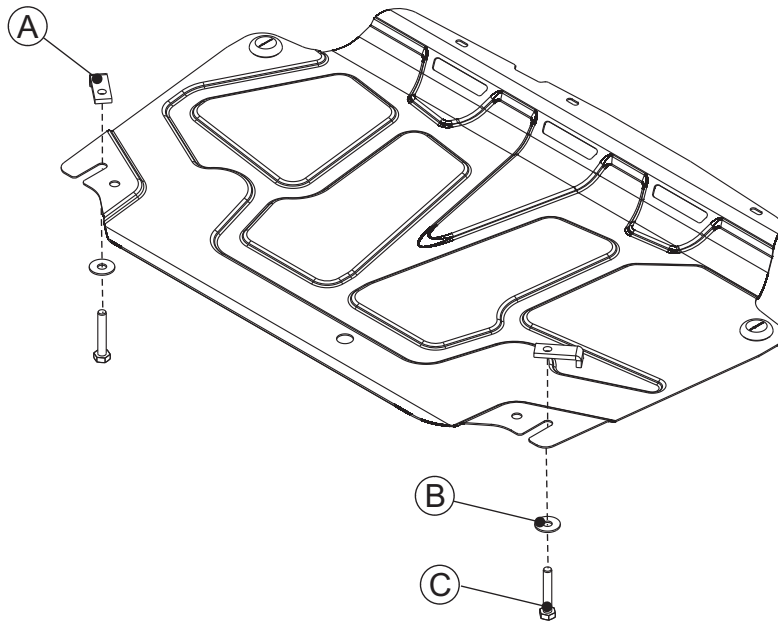

	Part number:
	11.1564

Model name	Cerato	GB Fitting instruction: engine undercover
Model year	2009-	

Part number:

11.1564

2x M10x60

2X SD16002

2x Ø10

2x PП12000

Read this mounting manual carefully, before you start the installation. Warranty is granted only when installation is done correctly by your KIA dealer.

Part number:

11.1564

4

9.8 Nm

45 Nm