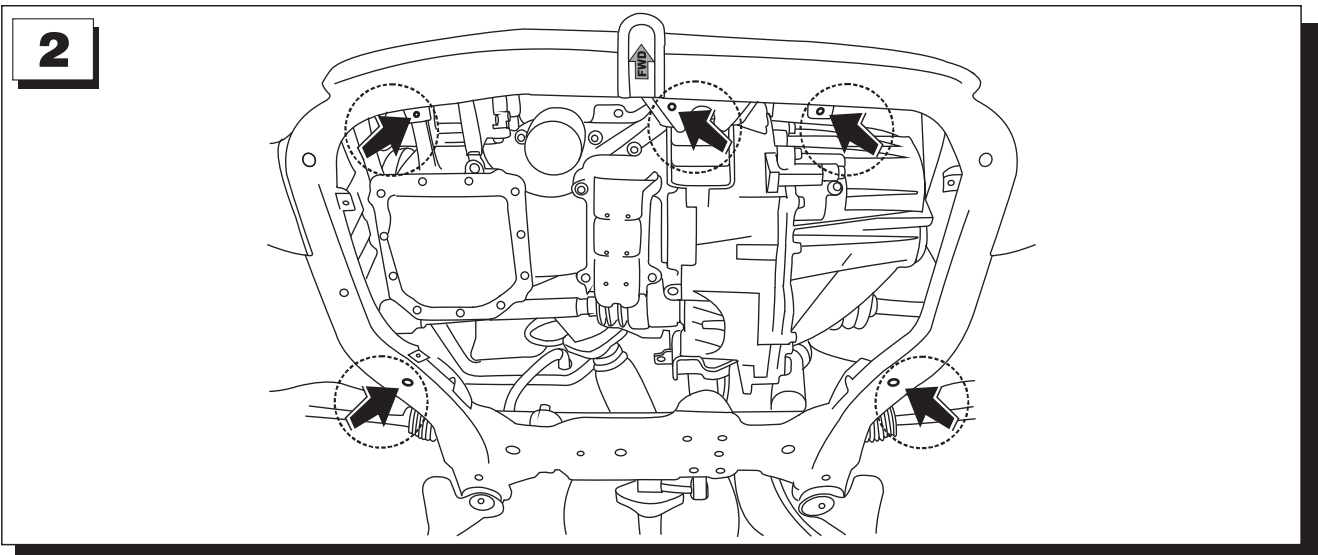

	Part number:
	11.1564

Model name	Cerato	GB Fitting instruction: engine undercover
Model year	2009-	

Part number:

11.1564

2x M10x60

2X SD16002

2x Ø10

2x PП12000

Read this mounting manual carefully, before you start the installation. Warranty is granted only when installation is done correctly by your KIA dealer.

Part number:

11.1564

4

9.8 Nm

45 Nm