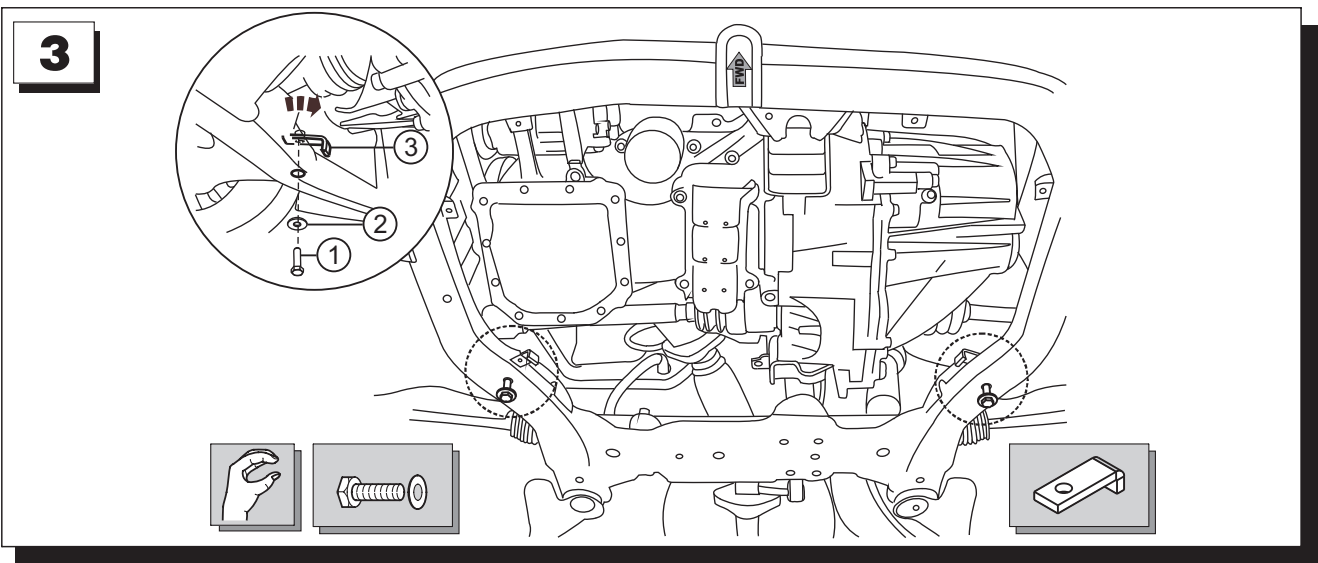

	Part number:
	11.1564

Model name	Cerato	GB Fitting instruction: engine undercover
Model year	2009-	

Part number:

11.1564

2x M10x60

2X SD16002

2x Ø10

2x PП12000

Read this mounting manual carefully, before you start the installation. Warranty is granted only when installation is done correctly by your KIA dealer.

Part number:

11.1564

4

9.8 Nm

45 Nm