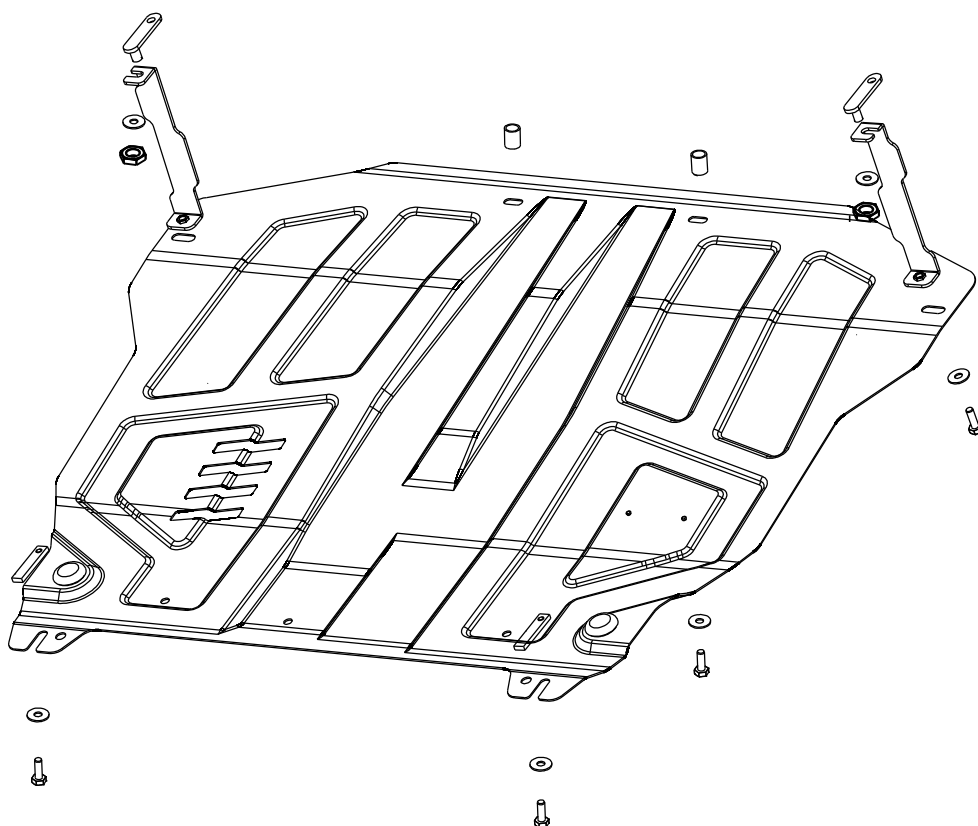

Genuine Accessories Installation Instructions

Part number:

10.1935

Model name Sonata YF

Fitting instruction: engine undercover

Model year 2010

Model application

2,0; 2,4

Installation time

45 min

Hyundai Sonata YF

Part number

10.1935

Page

02

Part number: