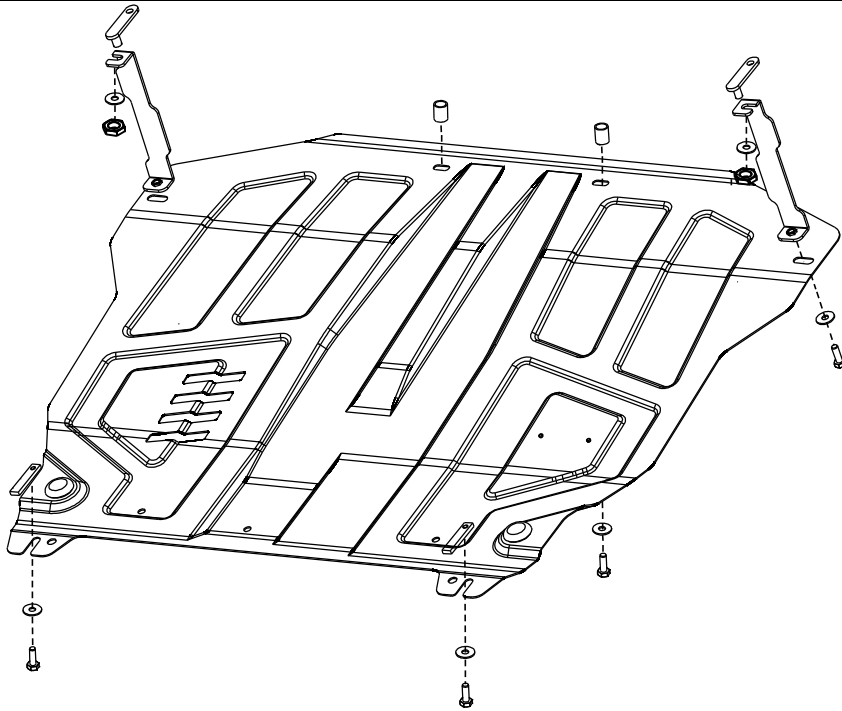

Genuine Accessories Installation Instructions

Part number:

10.1935

Model name Sonata YF

Fitting instruction: engine undercover

Model year 2010

Model application

2,0; 2,4

Installation time

45 min

Hyundai Sonata YF

Part number

10.1935

Page

02

Part number:

10.1935

Read this mounting manual carefully, before you start the installation.

Part number

10.1935

Page
03

Part number:

10.1935

1