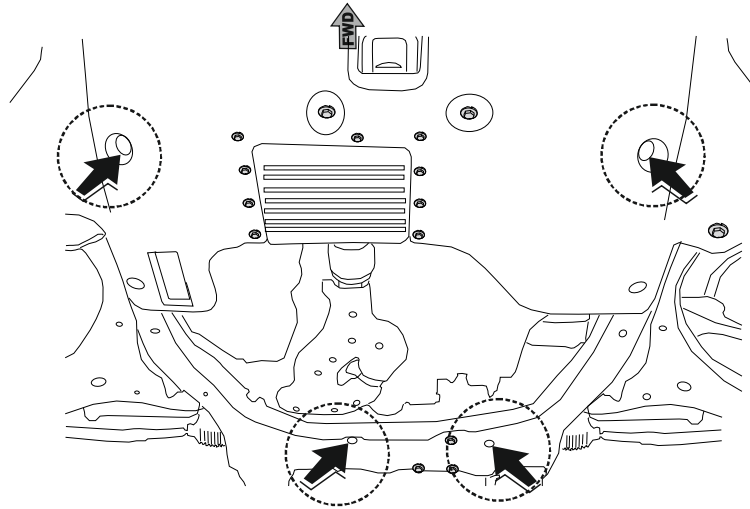

	Part number:
	10.1573 / 10.1574

Model name	ix55
Model year	2009-

GB Fitting instruction: engine undercover

Part number:

10.1573 / 10.1574

2x

2x M8x30
2x M8x60

4x $\varnothing 8$

GB

Read this mounting manual carefully, before you start the installation. Warranty is granted only when installation is done correctly by your HYUNDAI dealer.

Part number:
10.1573 / 10.1574

1

2

3

Part number: