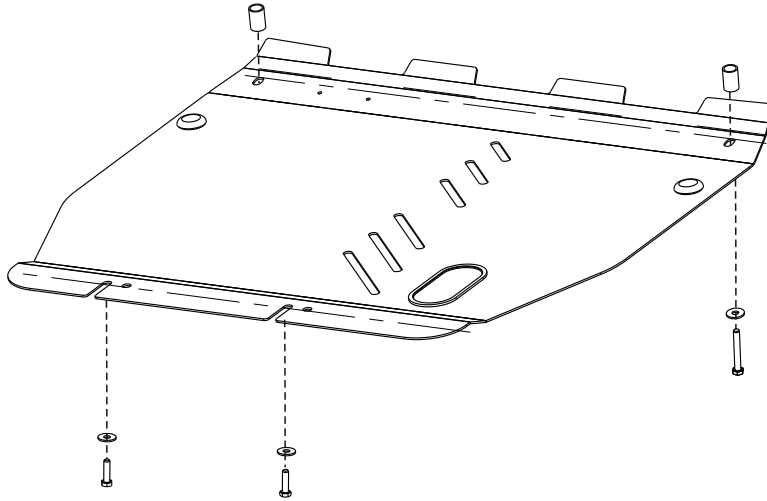

	Part number:
	10.1573 / 10.1574

Model name	ix55
Model year	2009-

GB Fitting instruction: engine undercover

Part number:

10.1573 / 10.1574

2x

2x M8x30
2x M8x60

4x $\varnothing 8$

GB

Read this mounting manual carefully, before you start the installation. Warranty is granted only when installation is done correctly by your HYUNDAI dealer.

Part number:
10.1573 / 10.1574

1

2

3

Part number: