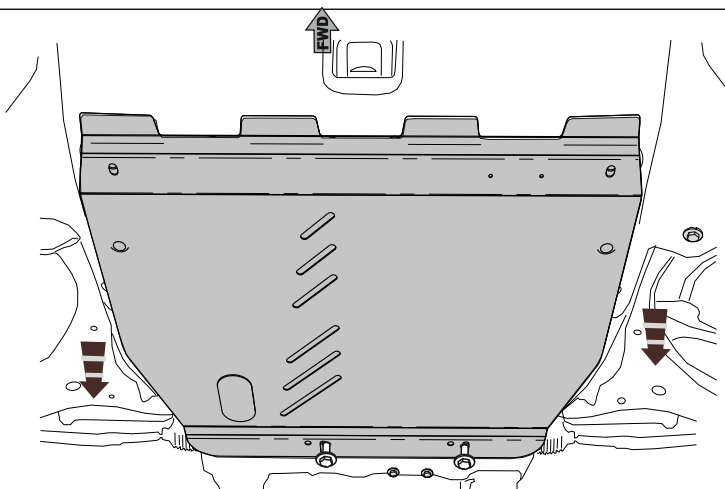

	Part number:
	10.1573 / 10.1574

Model name	ix55
Model year	2009-

GB Fitting instruction: engine undercover

Part number:

10.1573 / 10.1574

2x

2x M8x30
2x M8x60

4x $\varnothing 8$

GB

Read this mounting manual carefully, before you start the installation. Warranty is granted only when installation is done correctly by your HYUNDAI dealer.

Part number:
10.1573 / 10.1574

1

2

3

Part number: