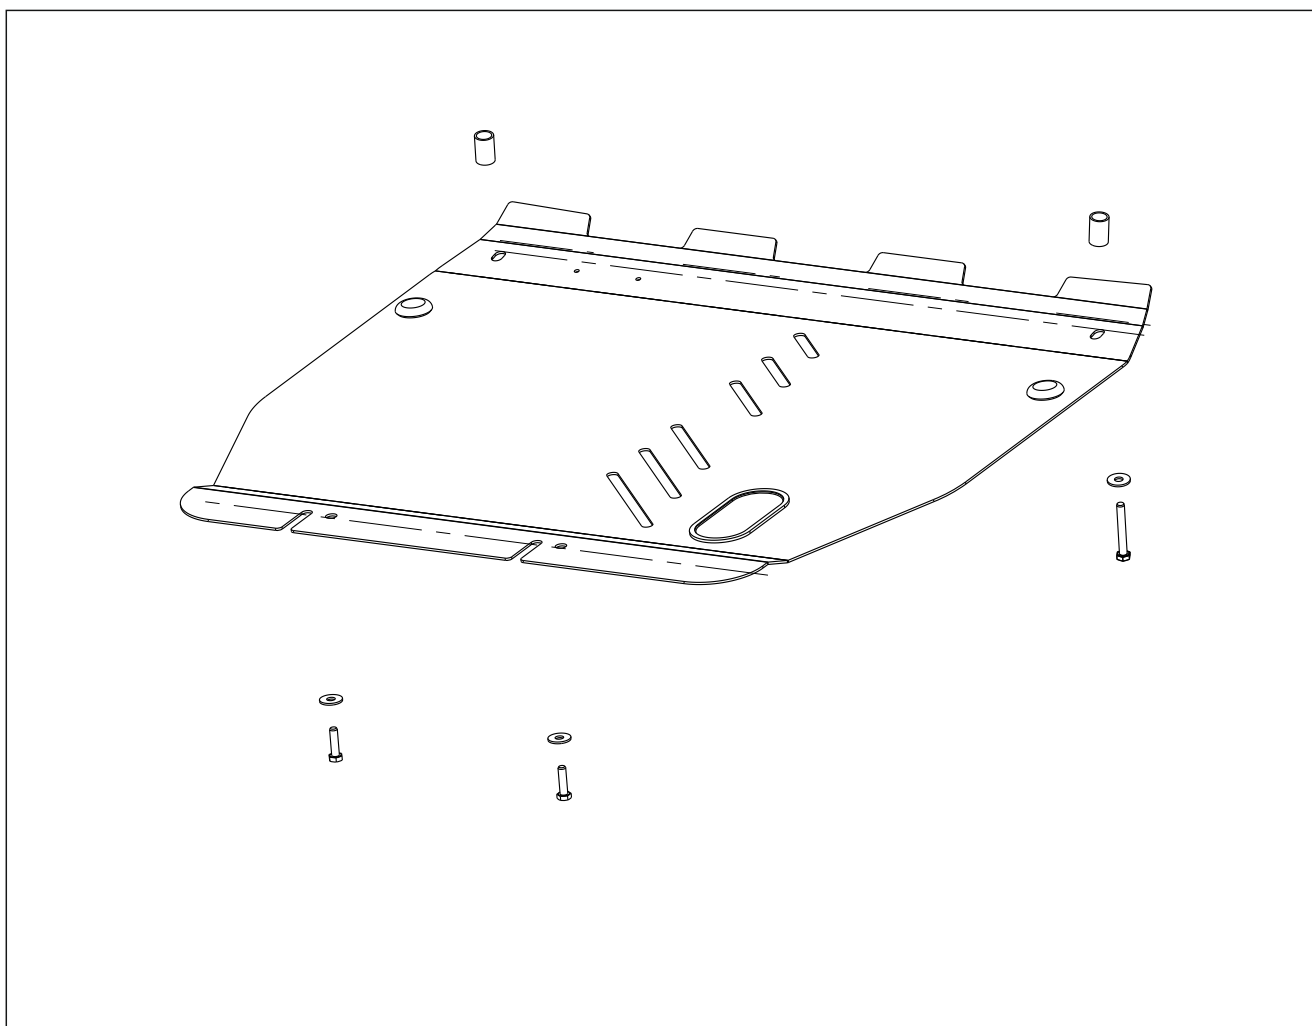

	Part number:
	10.1573 / 10.1574

Model name	ix55
Model year	2009-

GB Fitting instruction: engine undercover

Part number:

10.1573 / 10.1574

2x

2x M8x30
2x M8x60

4x $\varnothing 8$

GB

Read this mounting manual carefully, before you start the installation. Warranty is granted only when installation is done correctly by your HYUNDAI dealer.

Part number:
10.1573 / 10.1574

1

2

3

Part number: