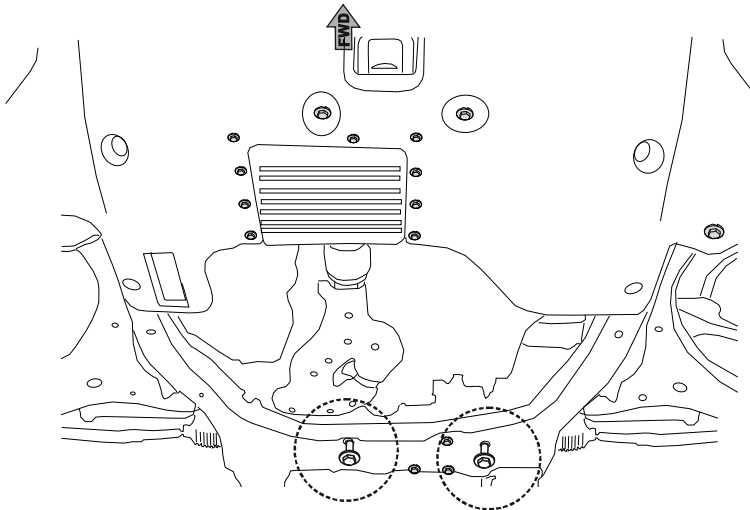

	Part number:
	10.1573 / 10.1574

Model name	ix55
Model year	2009-

GB Fitting instruction: engine undercover

Part number:

10.1573 / 10.1574

2x

2x M8x30
2x M8x60

4x $\varnothing 8$

GB

Read this mounting manual carefully, before you start the installation. Warranty is granted only when installation is done correctly by your HYUNDAI dealer.

Part number:
10.1573 / 10.1574

1

2

3

Part number: