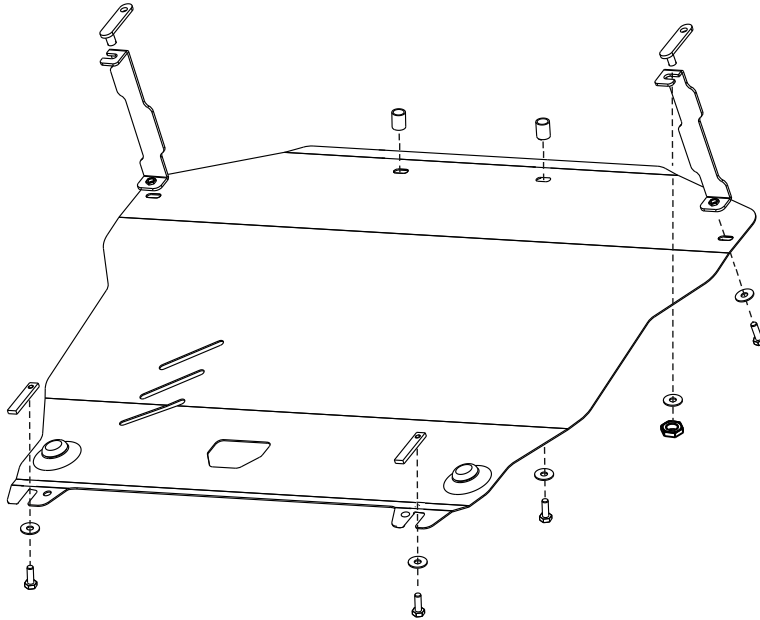

# Hyundai Sonata YF

Part number:

10.1923

Model name           sonata

Model year           2010

**GB** Fitting instruction: engine undercover

## Genuine Accessories Installation Instructions

Part number:

10.1923

2

2

2

2x M10

4x M8x30  
2x M6x50