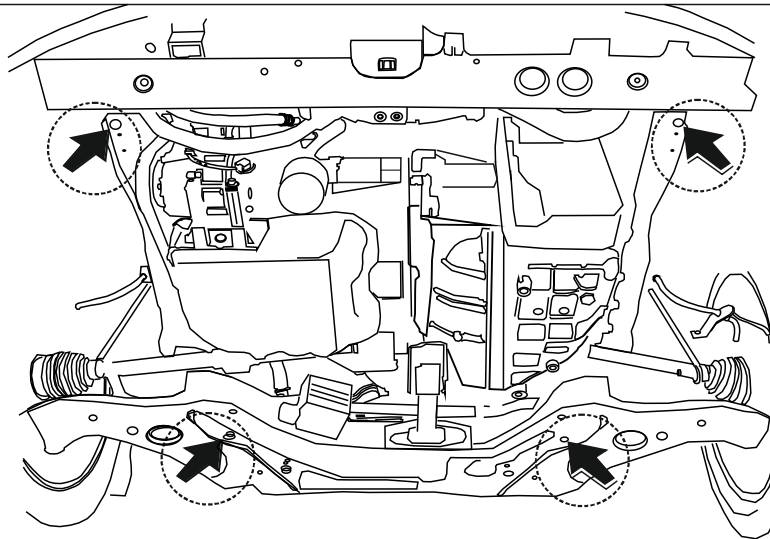

## Genuine Accessories Installation Instructions

Part number:

10.1923

2

2

2

2x M10

4x M8x30  
2x M6x50

4x  $\varnothing 8$   
2x  $\varnothing 6$   
2x  $\varnothing 10$

2x SD20004

GB

Read this mounting manual carefully, before you start the installation. Warranty is granted only when installation is done correctly by your HYUNDAI dealer.

Part number:

10.1923

1

2

3

LH

Part number:

10.1923

4

RH

5

6

Part number:

10.1923

7