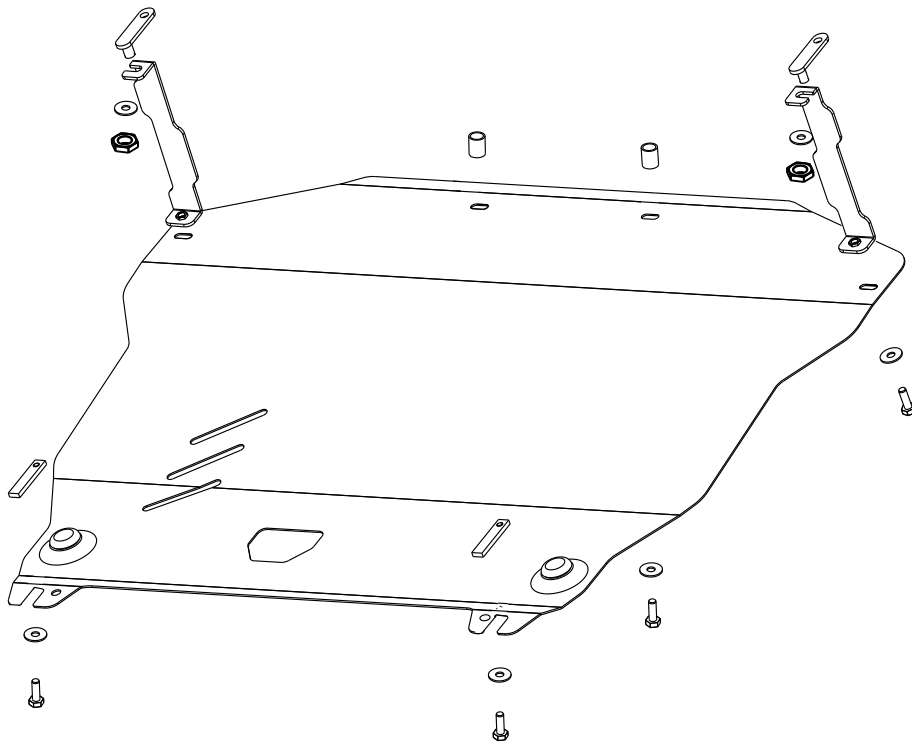

# Hyundai Sonata YF

Part number:

10.1923

Model name           sonata

Model year           2010

**GB** Fitting instruction: engine undercover

## Genuine Accessories Installation Instructions

Part number:

10.1923

2

2

2

2x M10

4x M8x30  
2x M6x50